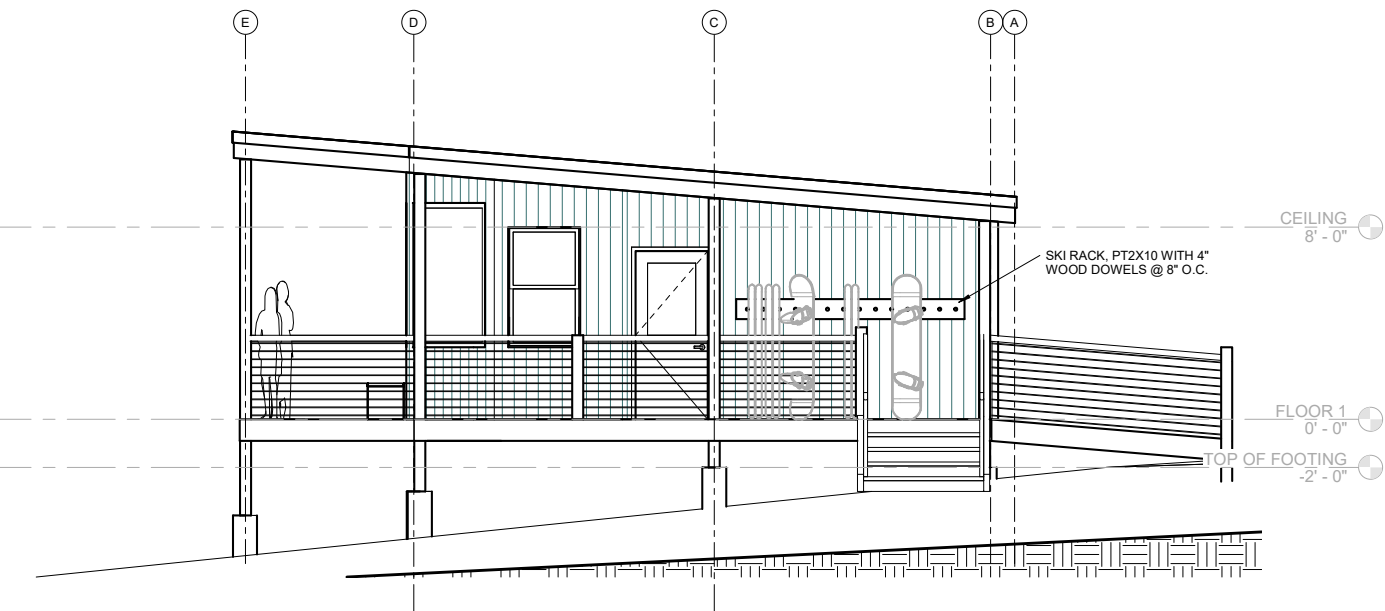

Eaglecrest Ski Resort

No.	Description	Date

SHEET TITLE:
ELEVATIONS

DATE: OCT 2018

DRAWN: ZJ
CHECKED: PV

SHEET NO.

A400

③ SOUTH ELEVATION
1/4" = 1'-0"
0' 2' 4' 8'

② WEST ELEVATION
1/4" = 1'-0"
0' 2' 4' 8'

④ NORTH ELEVATION
1/4" = 1'-0"
0' 2' 4' 8'

① EAST
1/4" = 1'-0"
0' 2' 4' 8'

NOTE: 11"x 17" PRINT IS HALF SIZE