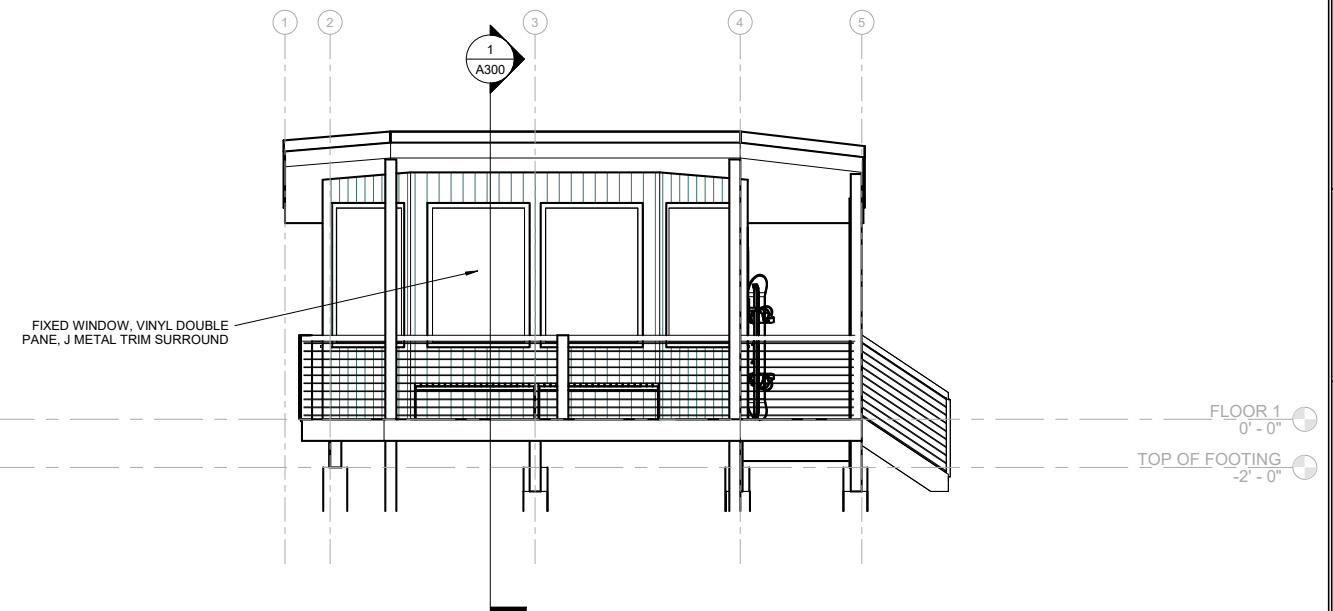

Eaglecrest Ski Resort

No.	Description	Date

SHEET TITLE:
ELEVATIONS

DATE: OCT 2018

DRAWN: ZJ
CHECKED: PV

SHEET NO.

A400

③ SOUTH ELEVATION
1/4" = 1'-0"
0' 2' 4' 8'

② WEST ELEVATION
1/4" = 1'-0"
0' 2' 4' 8'

④ NORTH ELEVATION
1/4" = 1'-0"
0' 2' 4' 8'

① EAST
1/4" = 1'-0"
0' 2' 4' 8'

NOTE: 11"x 17" PRINT IS HALF SIZE