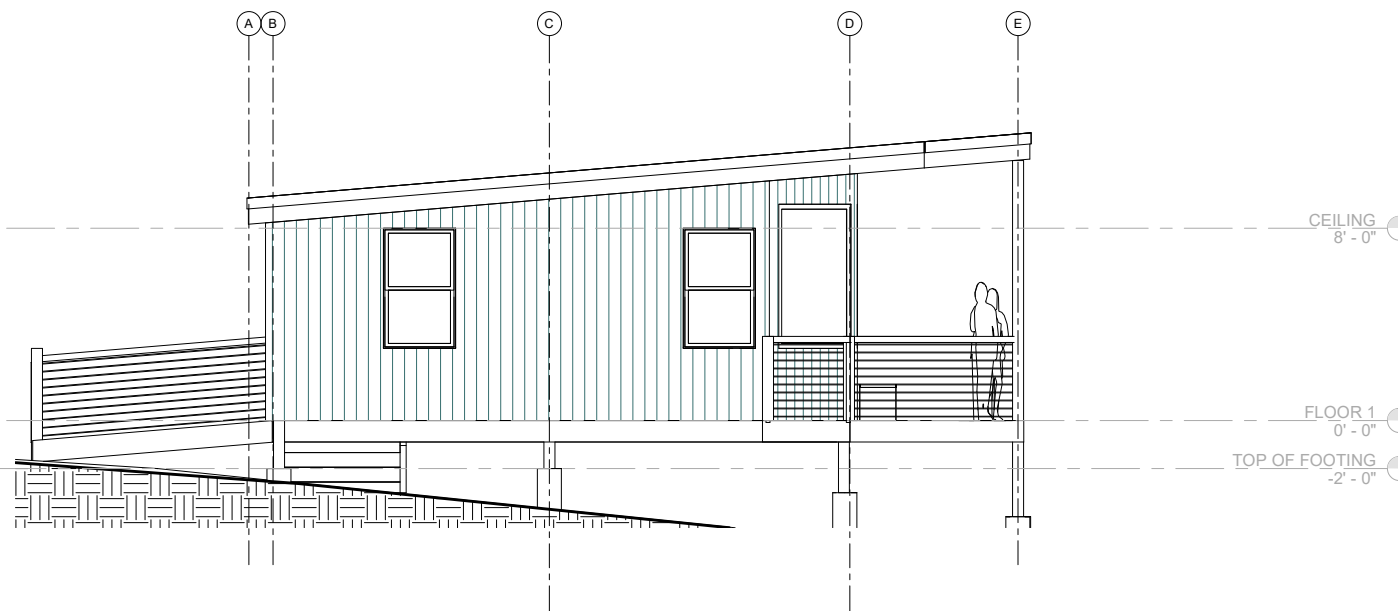

Eaglecrest Ski Resort

No.	Description	Date

SHEET TITLE:
ELEVATIONS

DATE: OCT 2018

DRAWN: ZJ
CHECKED: PV

SHEET NO.

A400

③ SOUTH ELEVATION
1/4" = 1'-0"
0' 2' 4' 8'

② WEST ELEVATION
1/4" = 1'-0"
0' 2' 4' 8'

④ NORTH ELEVATION
1/4" = 1'-0"
0' 2' 4' 8'

① EAST
1/4" = 1'-0"
0' 2' 4' 8'

NOTE: 11"x 17" PRINT IS HALF SIZE