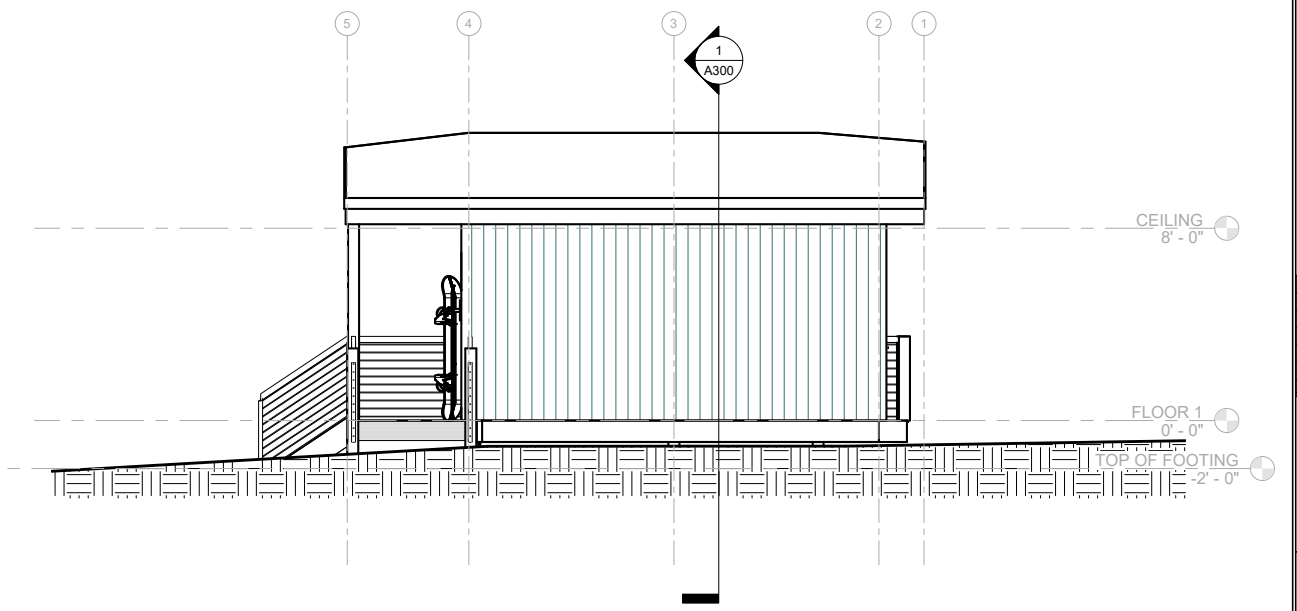

Eaglecrest Ski Resort

No.	Description	Date

SHEET TITLE:
ELEVATIONS

DATE: OCT 2018

DRAWN: ZJ
CHECKED: PV

SHEET NO.

A400

③ SOUTH ELEVATION
1/4" = 1'-0"
0' 2' 4' 8'

② WEST ELEVATION
1/4" = 1'-0"
0' 2' 4' 8'

④ NORTH ELEVATION
1/4" = 1'-0"
0' 2' 4' 8'

① EAST
1/4" = 1'-0"
0' 2' 4' 8'

NOTE: 11"x 17" PRINT IS HALF SIZE