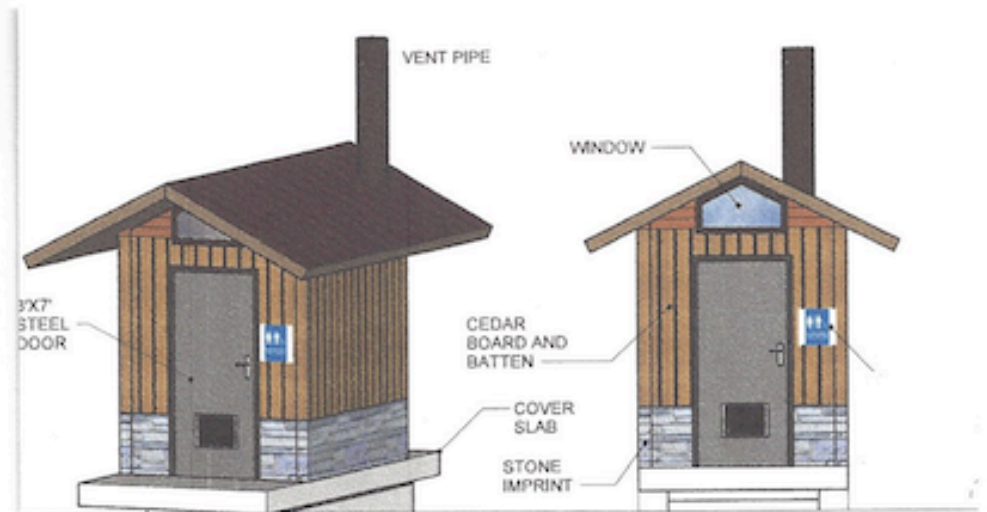

Help Us Build a Lovely Loo

You told us! The biggest improvement at the Arboretum would be better toilet facilities.

We listened! Friends of Jensen - Olson Arboretum is launching a **Lovely Loo** campaign to replace the present porta-potty. We have raised about half the funds needed to purchase the restroom pictured above.